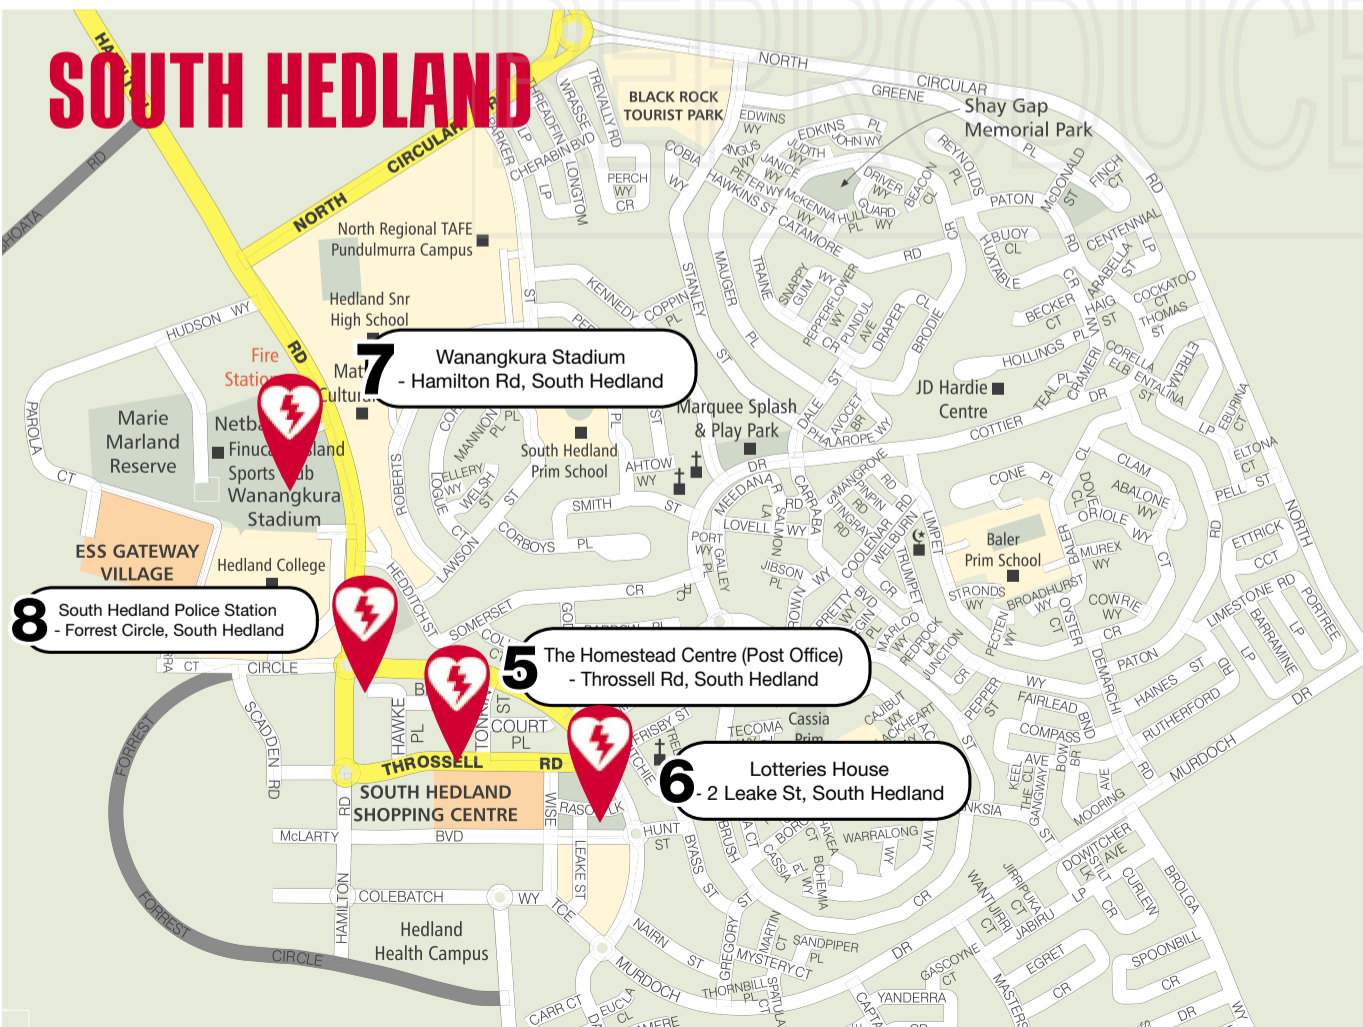

SOUTH HEDLAND

Find the nearest defibrillator to your location, install the St John First Responder App – free

Defibrillators, volunteering, first aid training and supplies - contact St John WA Hedland on 9172 1333